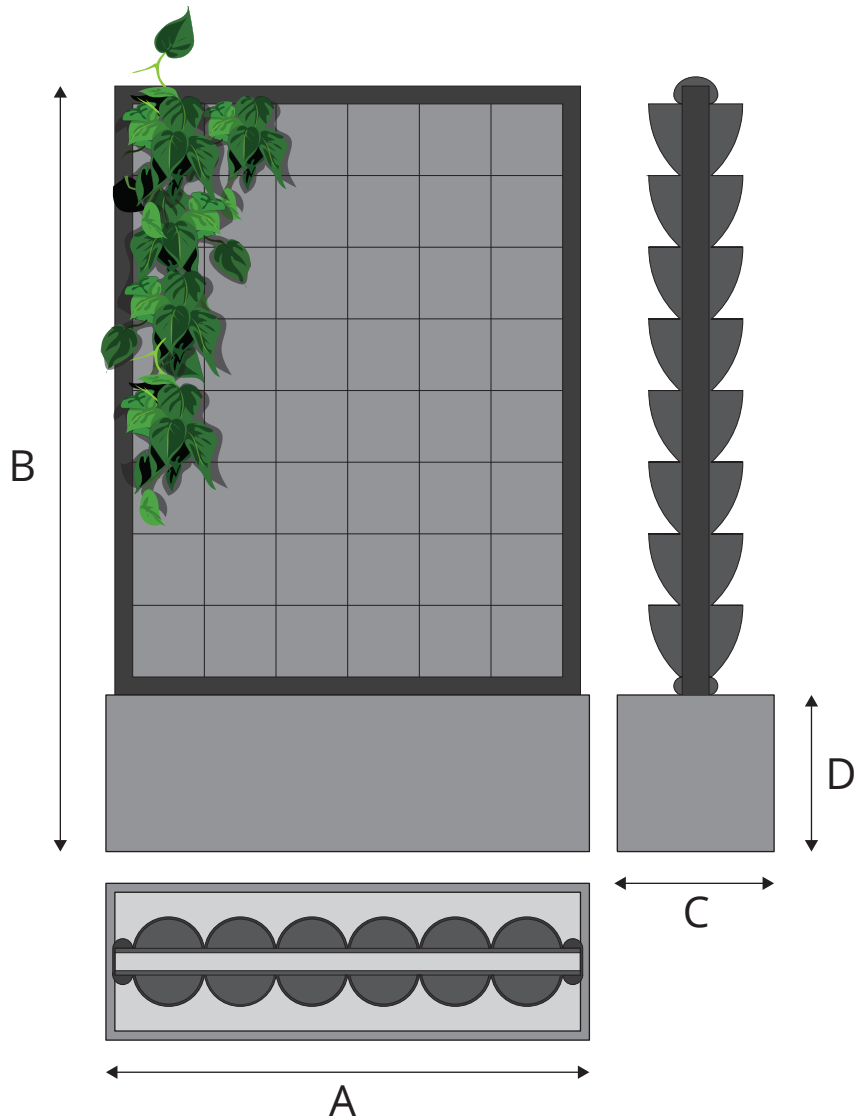

fyto screen system

Terapia Urbana

fytoscreen system

Indoor living wall based on Fytotextile technology with a double sided modular and portable system, with closed irrigation circuit.

1. Integrated water tank
2. Supporting framework
3. Fytotextile® FYTOSCREEN modules
4. Irrigation pipeline
5. Sumersible pump + programmer

1° CHOOSE A LOCATION

Natural dividers just need a spot with a close electrical connection for the irrigation circuit.

2° PLACE THE FRAMEWORK, **fytoscreen** MODULES AND IRRIGATION SYSTEM

Place the provided fytoscreen modules within the frame, that contains the water tank, and assemble the irrigation closed circuit.

3° PLANT YOUR FYTOSCREEN SYSTEM

Extract the plant form the pot and after instaling the modules, choose the plants that will form your design and place them inside the pockets.

**the plant selection will be composed of species with low need of natural light, being able to move the position of the system if required.*

** plants not included*

*fyto*screen is a mobile living wall system that uses nature to organize interior spaces

fytoscreen standard format

STANDARD

Dimensions:

(A) 108 cm (B) 171 cm
(C) 35 cm (D) 35 cm

Plant capacity: