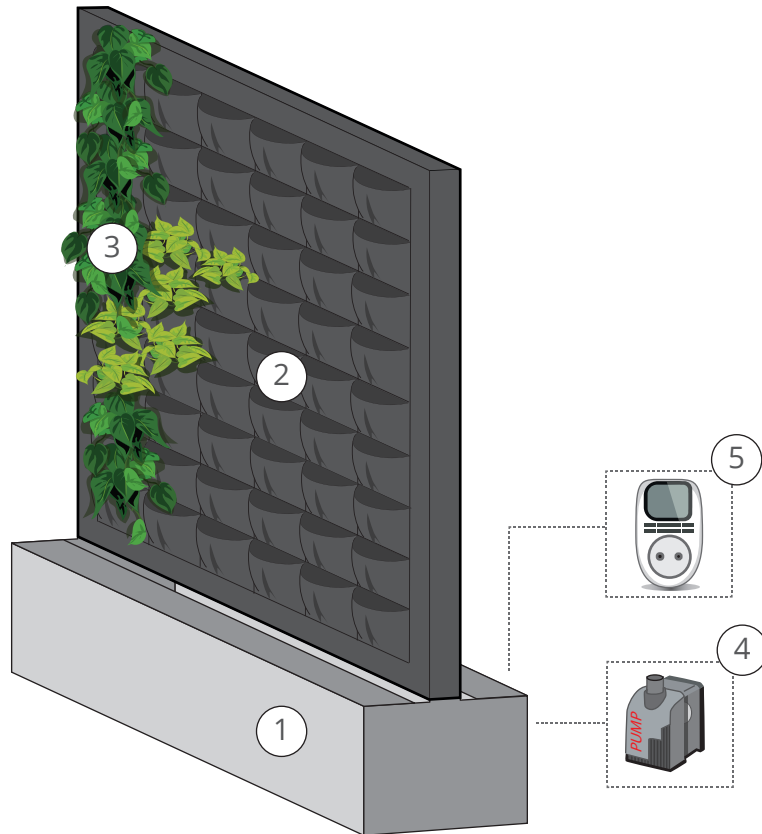

fyto screen system

Terapia Urbana

fytoscreen system

Indoor living wall based on Fytotextile technology with a double sided modular and portable system, with closed irrigation circuit.

1. Integrated water tank
2. Supporting framework
3. Fytotextile® FYTOSCREEN modules
4. Irrigation pipeline
5. Sumersible pump + programmer

1° CHOOSE A LOCATION

Natural dividers just need a spot with a close electrical connection for the irrigation circuit.

2° PLACE THE FRAMEWORK, **fytoscreen** MODULES AND IRRIGATION SYSTEM

Place the provided fytoscreen modules within the frame, that contains the water tank, and assemble the irrigation closed circuit.

3° PLANT YOUR FYTOSCREEN SYSTEM

Extract the plant form the pot and after instaling the modules, choose the plants that will form your design and place them inside the pockets.

**the plant selection will be composed of species with low need of natural light, being able to move the position of the system if required.*

** plants not included*

*fyto*screen is a mobile living wall system that uses nature to organize interior spaces

fytoscreen standard format

STANDARD

Dimensions:

(A) 108 cm (B) 171 cm
(C) 35 cm (D) 35 cm

Plant capacity: